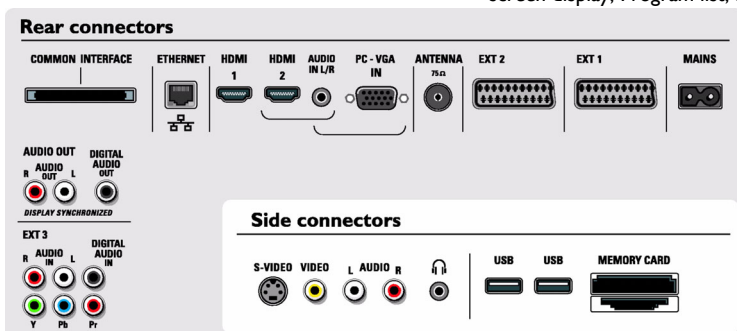

Convenience

- **Child Protection:** Child lock & parental control
- **Clock:** Smart clock
- **Ease of installation:** Auto programme naming, Automatic Channel Install (ACI), Automatic Tuning System (ATS), Auto store, PLL digital tuning, Plug & Play
- **Ease of Use:** Auto volume leveller (AVL), Delta volume per preset, Graphical user interface, On screen display, Program list, Side Control

- **Electronic Programme Guide:** Now + Next EPG
- **Picture in Picture:** Full dual screen (2 tuners), Text dual screen
- **Remote control:** Amp, DVD, Sat, STB, VCR, Multi functional
- **Remote control type:** RC4401
- **Screen format adjustments:** 4:3, 6 widescreen modes, Auto format, Movie expand 14:9, Movie expand 16:9, Subtitle and heading shift, Super Zoom, Widescreen
- **Teletext:** 1200 page hypertext
- **Teletext enhancements:** Habit watch, Program information line
- **VESA Mount:** Vesa compliant

Accessories

- **Included accessories:** Tabletop swivel stand, RF cable
- **Optional accessories:** Floor stand

Dimensions

- **Set dimensions (W x H x D):** 991 x 707 x 114 mm
- **Set dimensions with stand (H x D):** 767 x 255 mm
- **Weight incl. packaging:** 39 kg
- **Product weight:** 26 kg
- **Box dimensions (W x H x D):** 1160 x 923 x 290 mm
- **Colour cabinet:** High Gloss Black
- **VESA wall mount compatible:** 800,200 mm

Power

- **Ambient temperature:** 5 °C to 40 °C
- **Mains power:** AC 220 - 240 V +/- 10%
- **Power consumption:** 241 W
- **Standby power consumption:** 0.8 W

Date of issue 2006-09-27

Version: 5.0

12 NC: 8670 000 23437
EAN: 87 10895 92451 1

Specifications are subject to change without notice.
Trademarks are the property of Koninklijke Philips Electronics N.V. or their respective owners.
© 2006 Koninklijke Philips Electronics N.V.
All Rights reserved.
www.philips.com