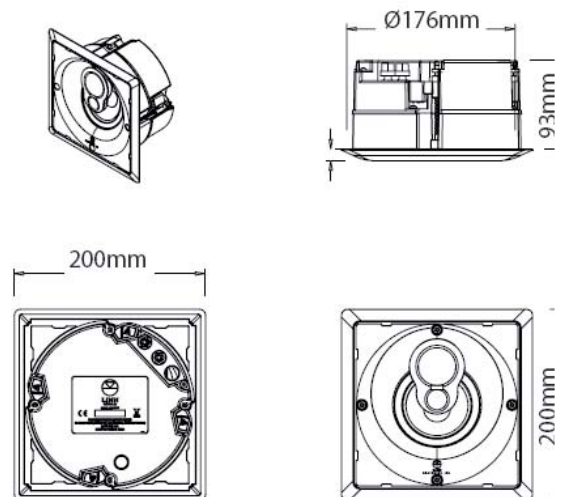

104C-S

Linn Products Limited

Glasgow Road, Waterfoot, Eaglesham, Glasgow G76 0EQ, Scotland, UK.

Telephone: +44 (0) 141 307 7777, Facsimile: +44 (0) 141 644 4262, Helpline: 0500 888909, E-mail: helpline@linn.co.uk, Website: www.linn.co.uk

Linn Records Limited

Glasgow Road, Waterfoot, Eaglesham, Glasgow G76 0EQ, Scotland, UK.

Telephone: +44 (0) 141 303 5027, Facsimile: +44 (0) 141 303 5007, Helpline/Mail order: +44 (0) 141 303 5029, E-mail: records@linn.co.uk, Website: www.linnrecords.com

Copyright © 2009, Linn Products Limited. All rights reserved.

Linn, the Linn logo and all other Linn product names and slogans are trade marks or registered trade marks of Linn Products Limited, registered in at least the UK and/or the EU. Linn Products Limited disclaims any proprietary interest in trade marks and trade names other than its own.