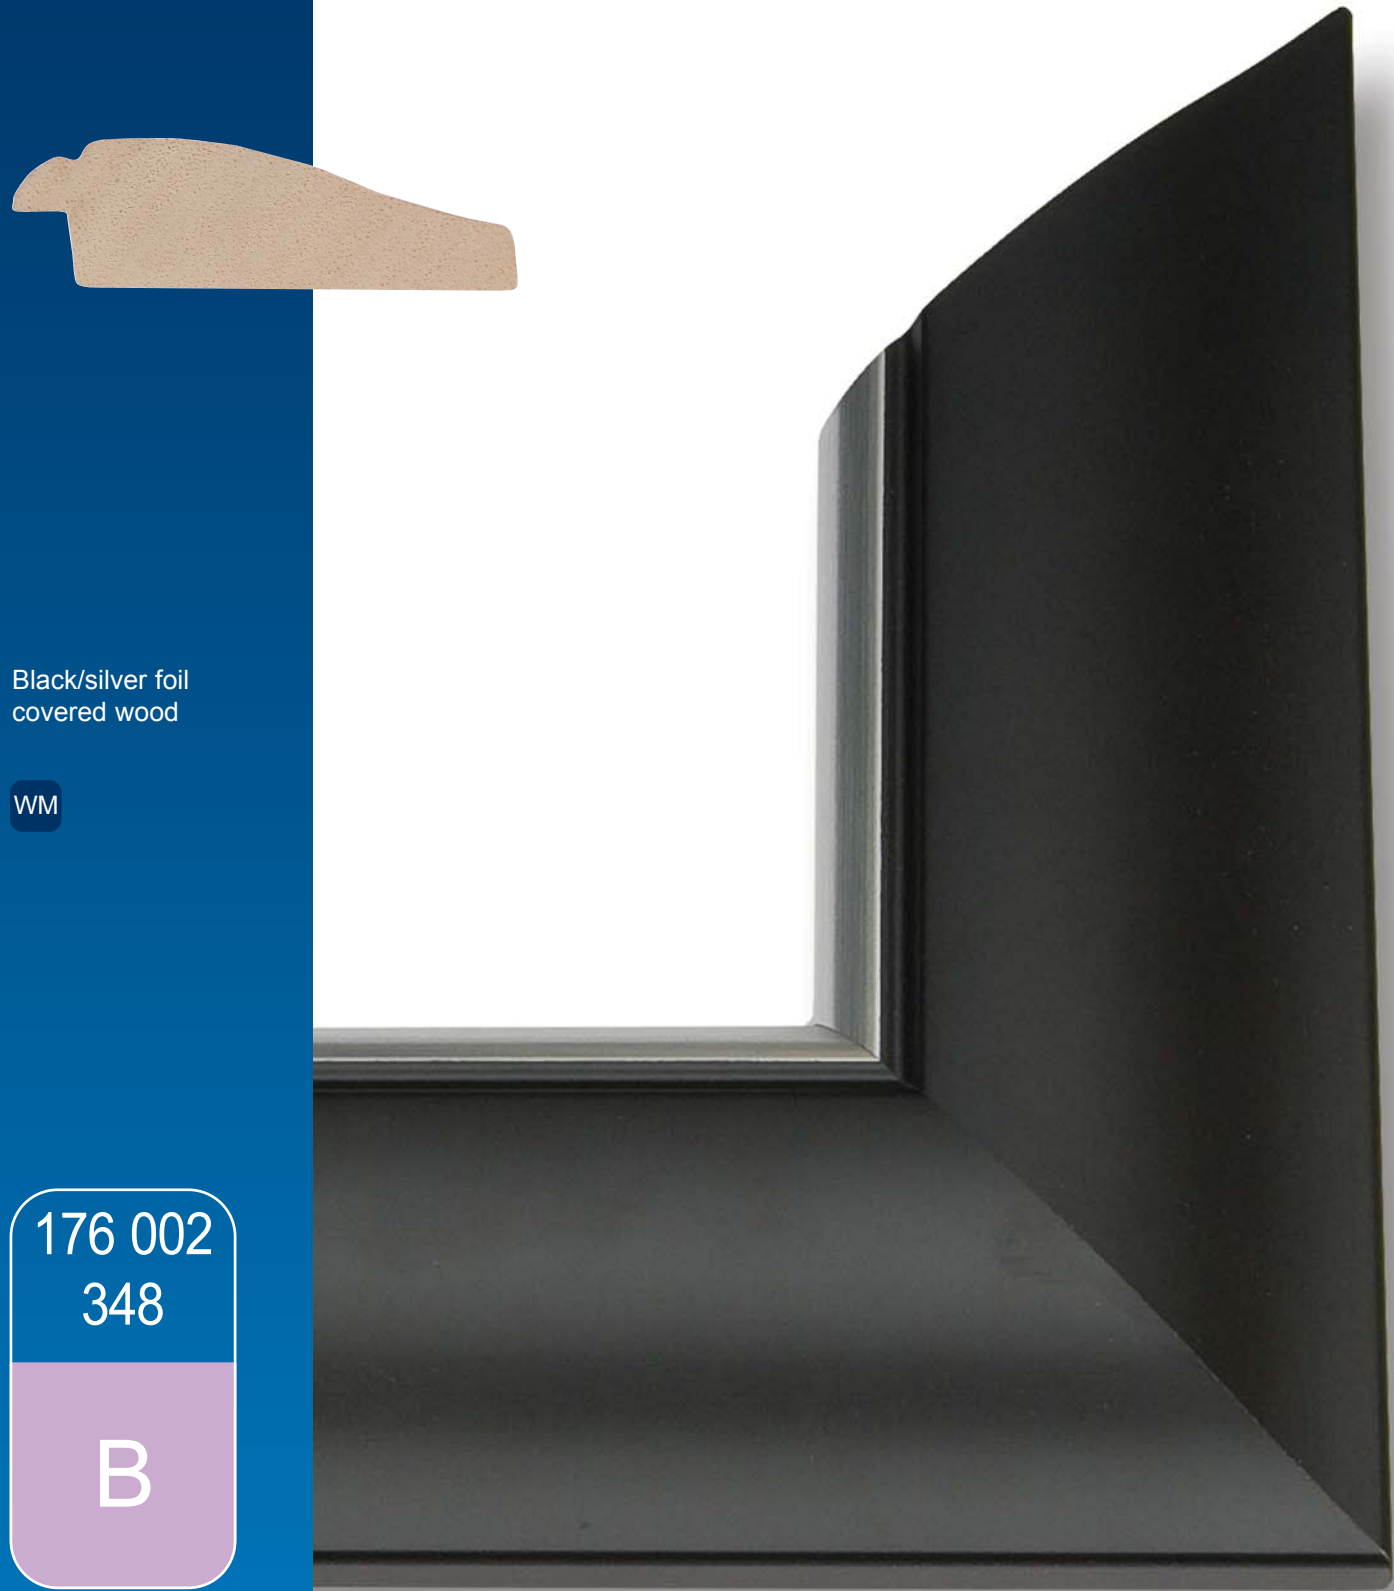

Black/silver foil covered wood

WM

176 002
348
B