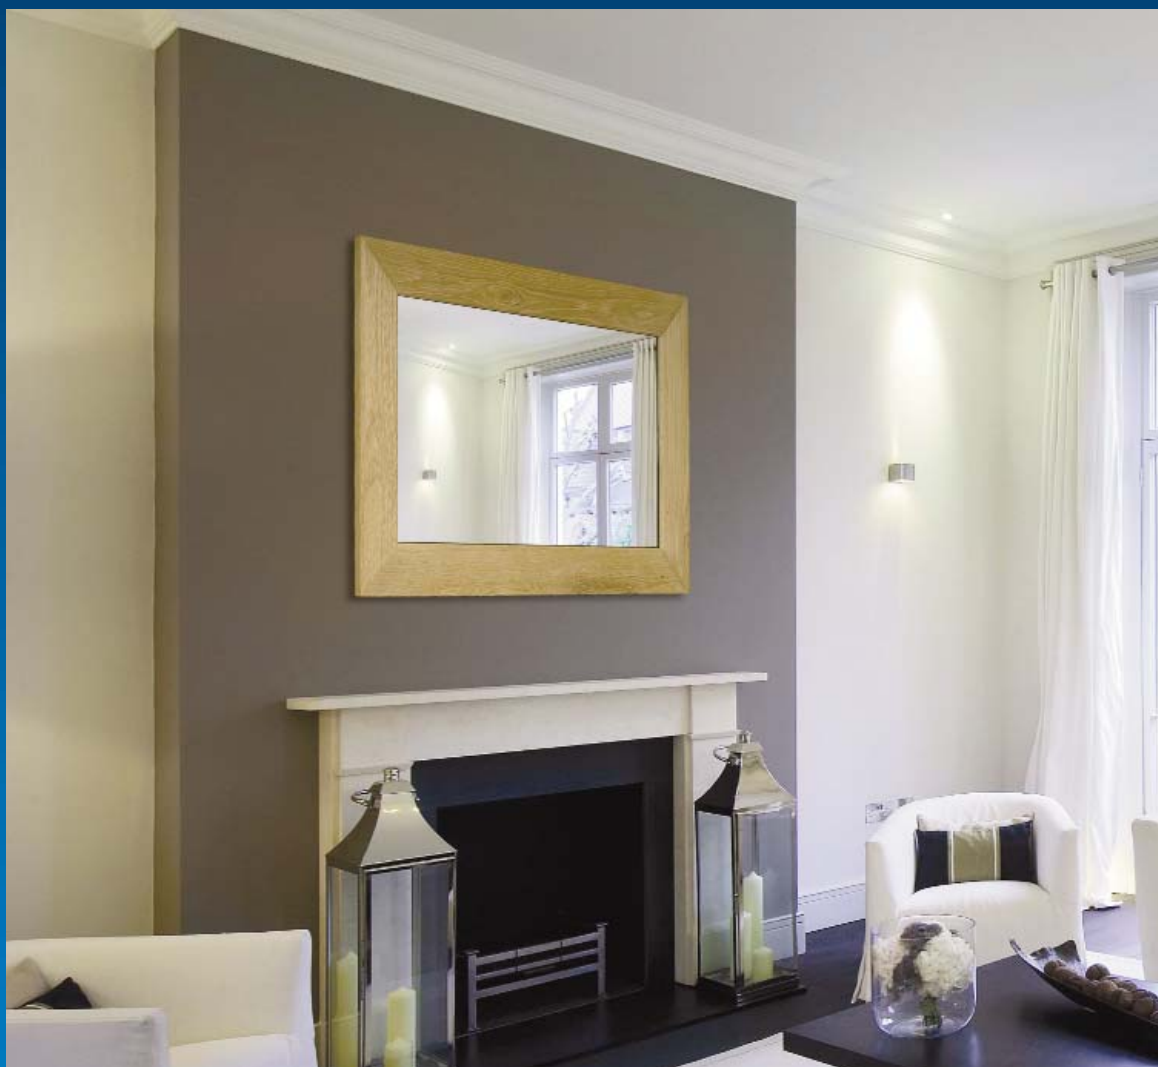

Model:
42" MirrorMedia MT42TD

Specifications

PICTURE

| | |
|-----------------|---------------------|
| Screen Size | 42" |
| Screen Type | LCD / Mirror |
| Pixels | 1920 x 1080 |
| Pixel pitch | 0.4845 mm |
| Colours | 16.7 Million |
| Panel Luminance | (Typical) 700 cd/m2 |
| Contrast | 3500:1 |