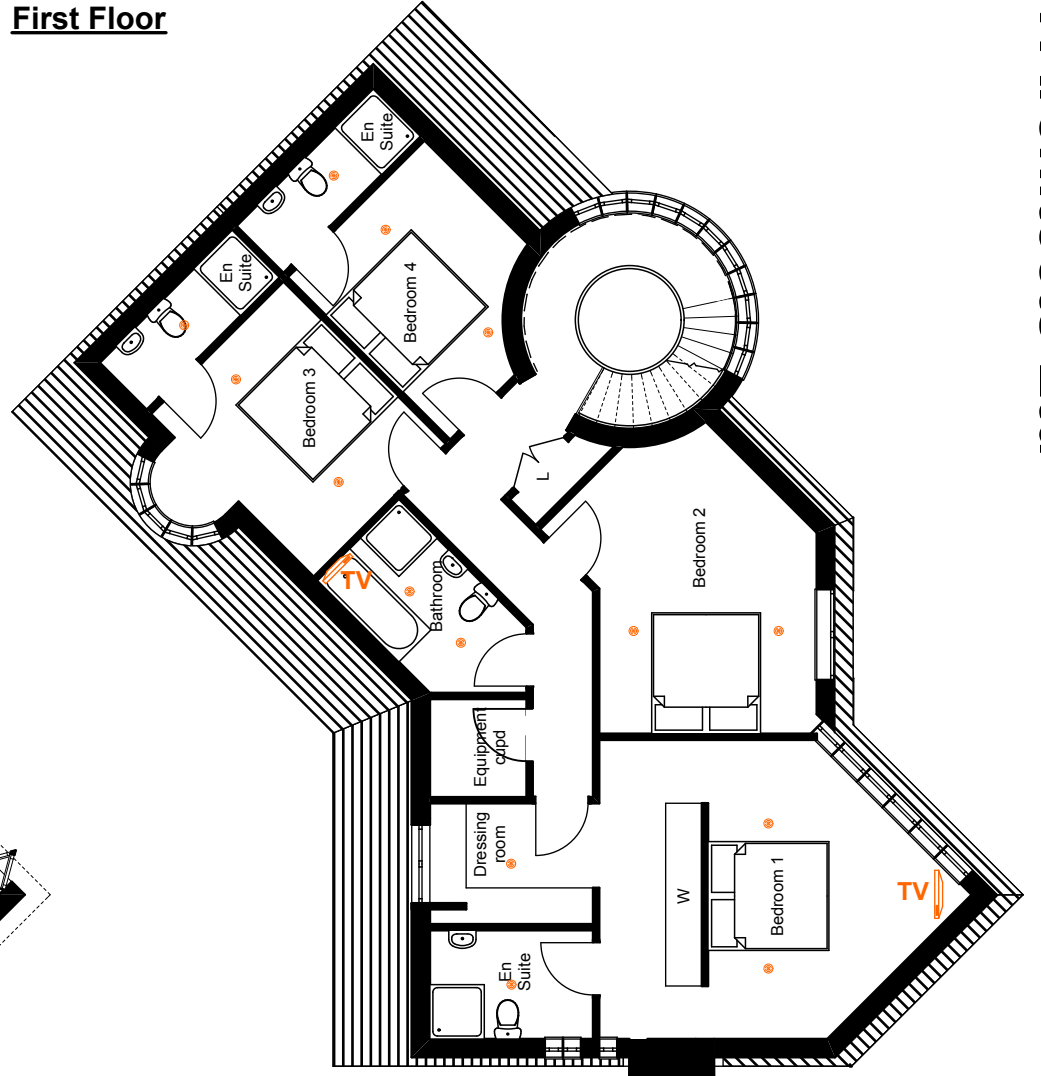

**First Floor**

**Ground Floor**

Note: The contents of this drawing are copyright, and must not be copied or reproduced in any way.

	<p><b>RWN Architects Ltd</b>  <b>Architecture Planning</b>  <b>Design and Development</b>  <b>Consultant</b></p>	<p>Unit 6 The Axiom Centre          Dorchester Road,          Lytchett Matravers          Dorset BH16 6FE</p>	<p>T E          01202 622722          bydesign@hotmail.com</p>	<p><b>STONEAUDIO UK</b>  <b>LIMITED</b></p>	<p>The Axiom Centre          Dorchester Road,          Lytchett Matravers          Dorset BH16 6FE</p>	<p>T F E W          +44 (0)1202 630066          +44 (0)1202 630088          info@stoneaudio.co.uk          www.stoneaudio.co.uk</p>	
--	--	---	--	---	--	---	--