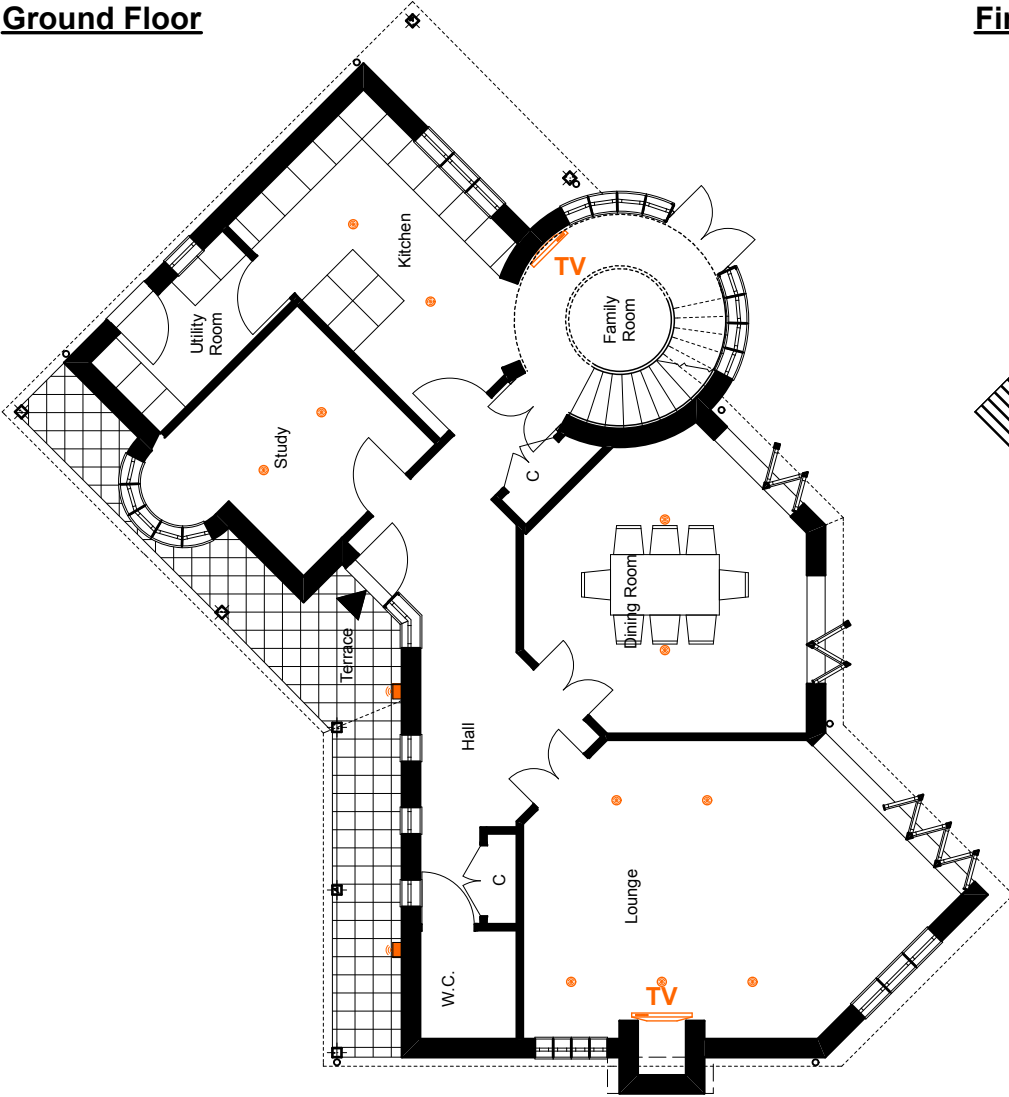

**First Floor**

**Ground Floor**

Note: The contents of this drawing are copyright, and must not be copied or reproduced in any way.

	<p><b>RWN Architects Ltd</b>  <b>Architecture Planning</b>  <b>Design and Development</b>  <b>Consultant</b></p>	<p>Unit 6 The Axiom Centre          Dorchester Road,          Lytchett Matravers          Dorset BH16 6FE</p>	<p>T E          01202 622722          bydesign@hotmail.com</p>	<p><b>STONEAUDIO UK</b>  <b>LIMITED</b></p>	<p>The Axiom Centre          Dorchester Road,          Lytchett Matravers          Dorset BH16 6FE</p>	<p>T F E W          +44 (0)1202 630066          +44 (0)1202 630088          info@stoneaudio.co.uk          www.stoneaudio.co.uk</p>	
--	--	---	--	---	--	---	--